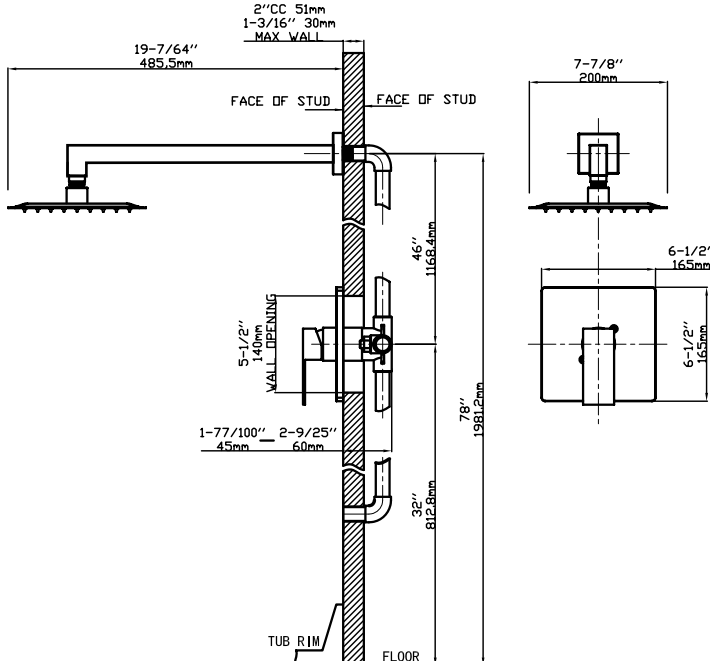

Warranty:

- Lifetime Limited Warranty