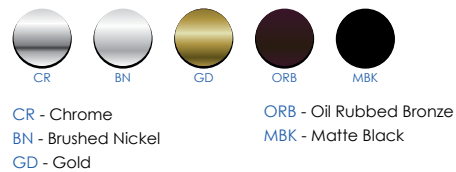

DSF-36BSS00

SHOWER SET

Style:

- Contemporary
- Pressure Balanced
- Rain Head & Tub Spout
- Shower Set

Features:

- Valve Material: Solid Brass Construction
- Valve: Pressure Balance w/ Service Stops & Built-In Diverter
- Deck Plate: Stainless Steel
- Shower Arm: Stainless Steel
- Shower Head: ABS 8", Single Function

Warranty:

- Lifetime Limited Warranty

Available Color/Finish

Applies To Models:

- DSF-36BSS01CR
- DSF-36BSS01BN
- DSF-36BSS01GD
- DSF-36BSS01ORB
- DSF-36BSS01MBK